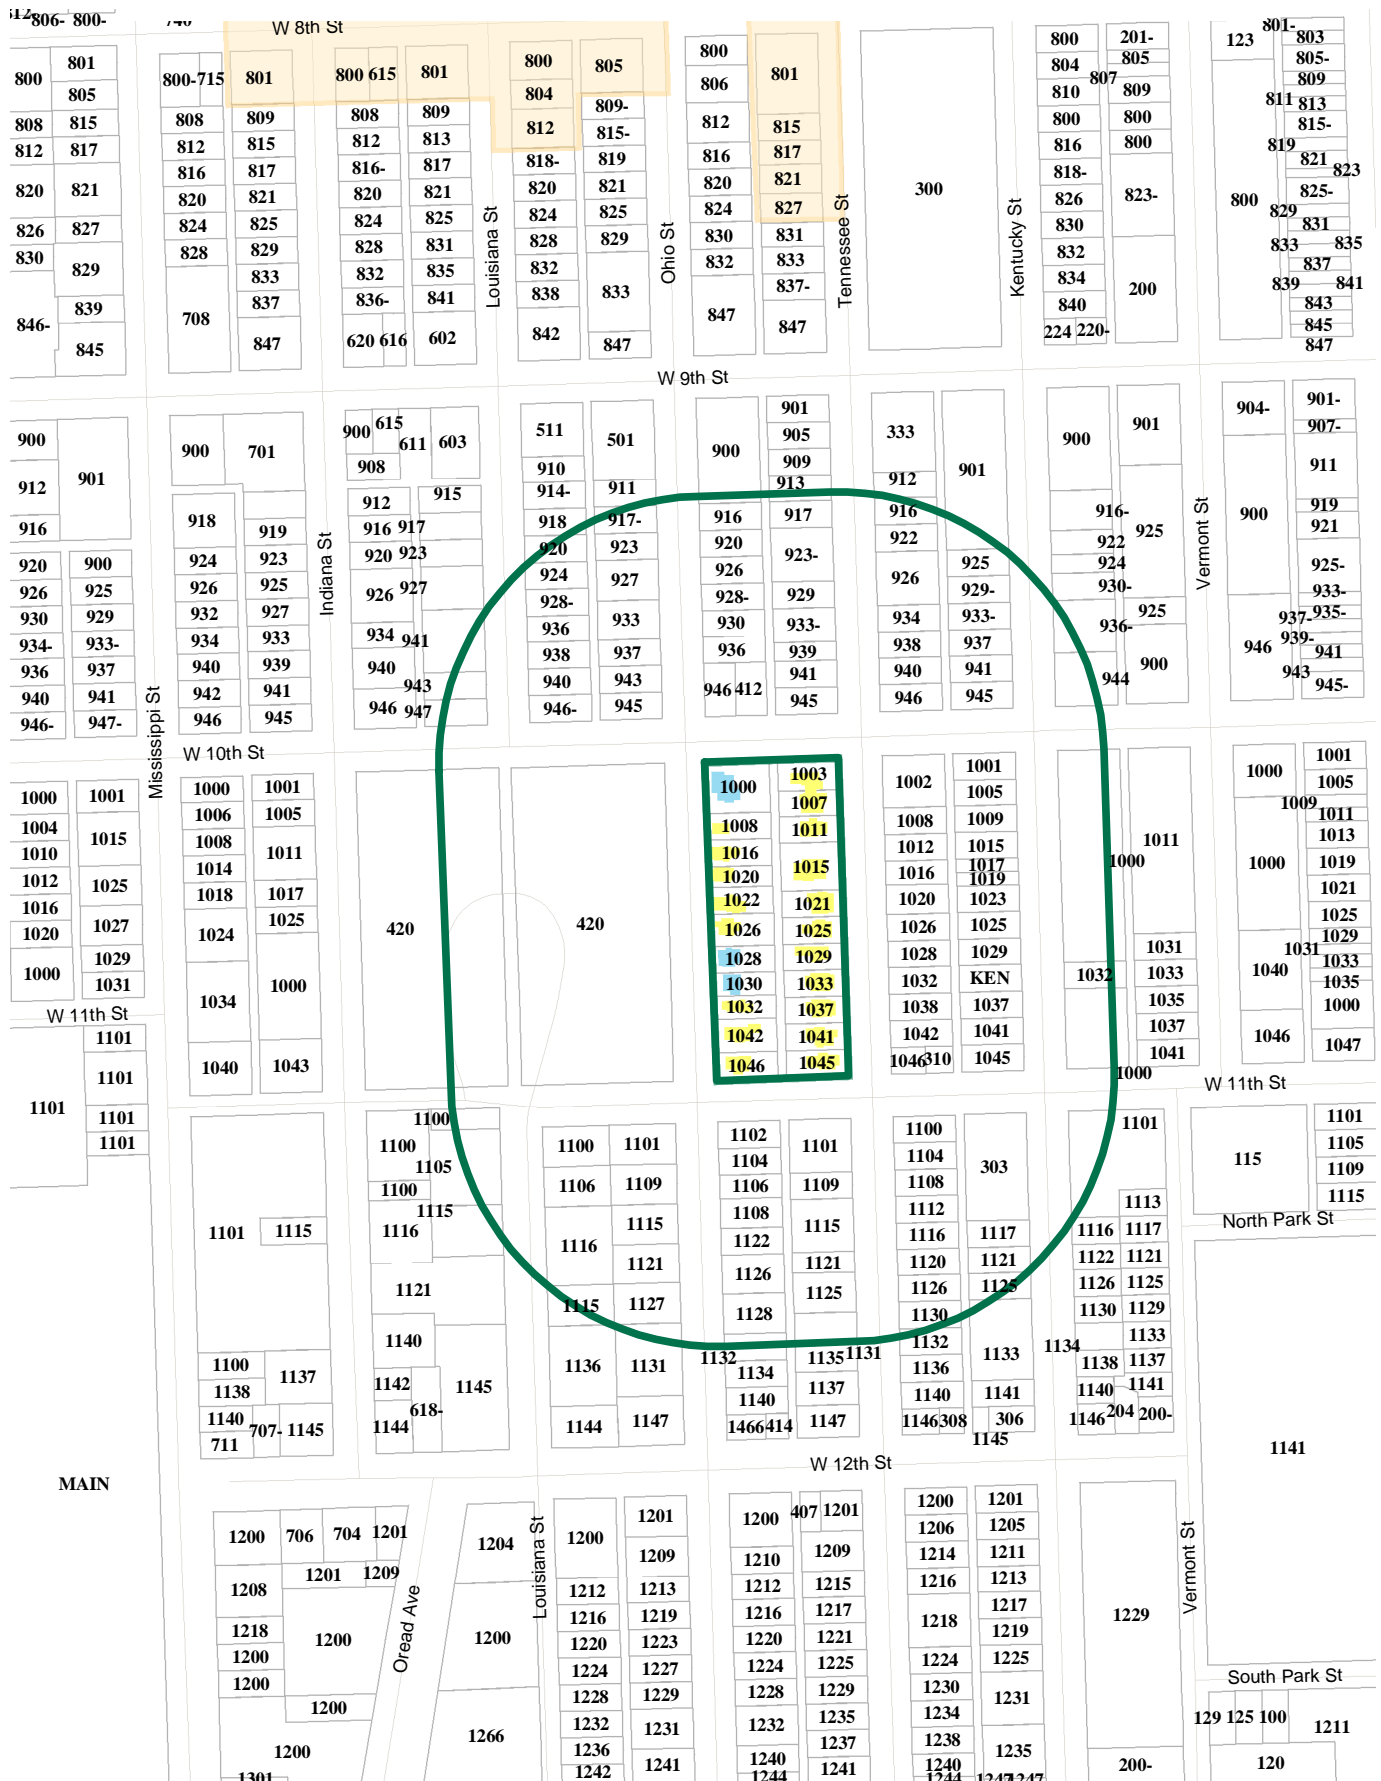

Boundaries for Oread Historic District

■ Non-Contributing
■ Contributing
— Proposed District Boundary

■ SR Kansas Register of Historic Places
■ LL Lawrence Register of Historic Places
■ NR National Register of Historic Places